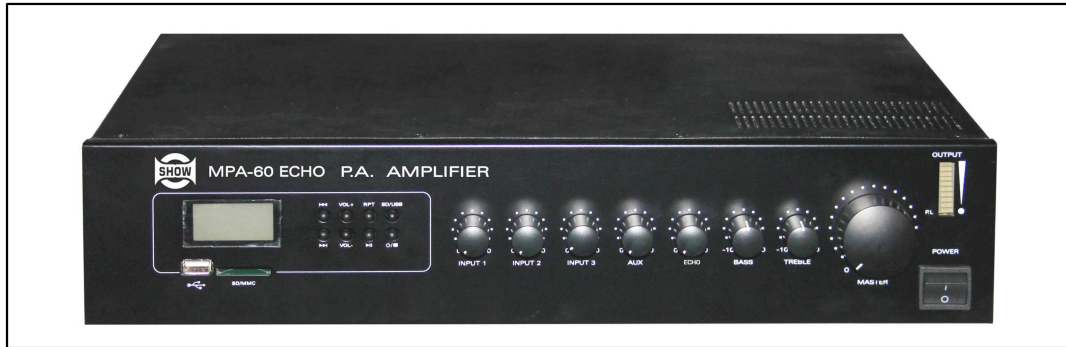

MPA-60 ECHO

Multiplex P.A. Amplifier

Features

- 60 W
- 4 Ω , 25 V, 70 V or 100 V outputs
- 3 Mic/Line IN, 1 stereo Line IN
- Priority mode
- Echo
- MP3 Player
- 24 V phantom power
- 24 V DC operation

The MP-60 ECHO is a P.A. amplifier specifically designed for commercial applications. It is an ideal solution for bars, restaurants, retail outlets, offices, and other applications where paging and background music are required. The MP-60 ECHO combines a 240 W amplifier with a four inputs mixer; it is a versatile and easy operating paging system. Mono inputs are available on combo balanced XLR / TRS 6.35 mm jacks. A switch on each input selects a line or microphone level with a 24 V phantom power option. An Echo effect is available for MIC1-MIC3 with a control on the front panel. A microphone plugged into input 1 can automatically mute other sound sources; the function is activated by the microphone signal. The priority can also be activated by the Tel. Input signal. The MP-60 ECHO features a MP3 player for BGM or recorded messages. An insert out/in is available to connect signal processing devices, like delay units, EQs or anti-feedback systems. The output section accepts 25, 70 and 100 V constant voltage line or 4 Ω impedance loads. The MP-60 ECHO can also operate with a 24 V DC power supply.

Specifications

Power Output (at 4 Ω)	RMS 60W / MAX 70W
Frequency Response	80Hz - 16kHz \pm 3 dB
Power Supply	AC: 115-230V 50/60Hz switchable, DC 24V
Input / Sensitivity	MIC: -52dBv balanced Phantom: -52dBv 24V balanced Line: -10dBv unbalanced AUX: -6dBv balanced AMP in: 0dBv unbalanced Tel: -10dBv balanced
THD	<0.1%
S/N Ratio	MIC > 65dB / AUX > 80dB / Phone > 65dB / Line > 75dB
Output (Ω)	4 Ω
Output (V)	25V, 70V, 100V
Controls	3 INPUT volume, 1 AUX volume, 1 ECHO depth, 1 MASTER volume, 2 Treble / Bass, Tel input & Monitor
BGM Module	MP3-300 MP3 player
Dimension (W x D x H)	420 x 260 x 88 mm (16.5" x 10.2" x 3.5")
Weight	6.5 kg (14.4 lb)