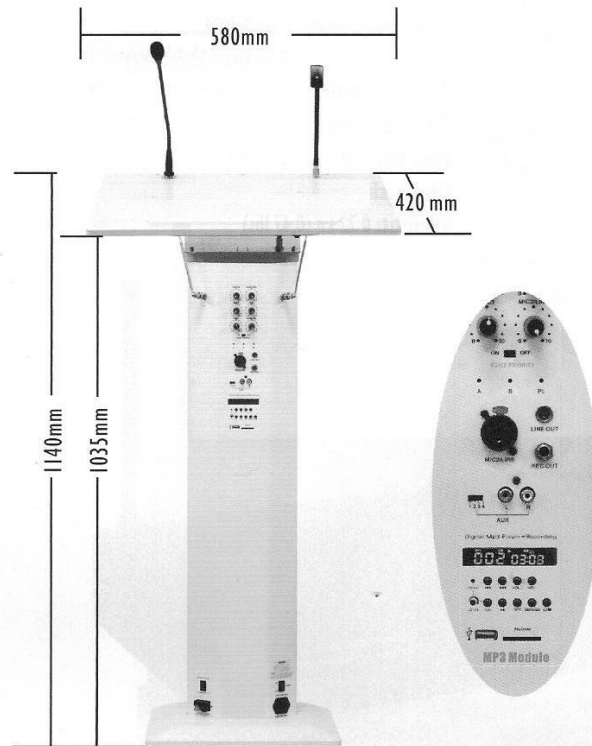

## CSV-540R

- RMS 40W amplifier built in
- With 3 wide-band speakers built in
- Built-in gooseneck microphone
- Handheld wireless microphone
- MP3 module with USB / SD / MMC interface + "RECORDING" function
- Voice priority function

**UHF RANGE**  
SUT-801

<b>MODEL</b>	<b>CSV-540R</b>
<b>Power supply</b>	RMS 40W
<b>MP3 module</b>	MP3 Player and recording function
<b>Power consumption</b>	90W
<b>T.H.D.</b>	<0.5% (at AUX 1W)
<b>S/N ratio</b>	>45dB
<b>Input sensibility</b>	MIC 1: $\geq -50\text{dBV} \pm 2\text{dB} / 680 \Omega$ ; MIC2: $-55\text{dBV} \pm 2\text{dB} / 680 \Omega$ LINE: $-20\text{dBV} \pm 2\text{dB} / 50\text{K} \Omega$ ; AUX1: $-20\text{dBV} \pm 2\text{dB} / 10\text{K} \Omega$ ; AUX2: $-15\text{dBV} \pm 2\text{dB} / 30\text{K} \Omega$ ; AUX3: $-15\text{dBV} \pm 2\text{dB} / 30\text{K} \Omega$ ; AUX4: $-15\text{dBV} \pm 2\text{dB} / 30\text{K} \Omega$
<b>Wireless receiver module</b>	WTU-221 (Non-diversity)
<b>Frequency response</b>	100Hz-16KHz
<b>Receiving mode</b>	Quartz fixed frequency
<b>AC Power</b>	110~120V / 60Hz or 220~240V / 50Hz
<b>Channel</b>	1 -channel
<b>REC. Output</b>	1V / 0dB (at AUX -20dBV)
<b>Volume control</b>	BASS: $\pm 10\text{dB}$ / TREBLE: $\pm 10\text{dB}$
<b>Adjustment</b>	FM(3E)
<b>Receiving</b>	15-25m (Non-obstacle)
<b>Color</b>	WHITE
<b>Dimension (WxDxH)</b>	580 x 420 x 1140 mm (22.8" x 16.5" x 44.9")
<b>Weight (Approx.)</b>	17.2 kg (37.92 lbs)