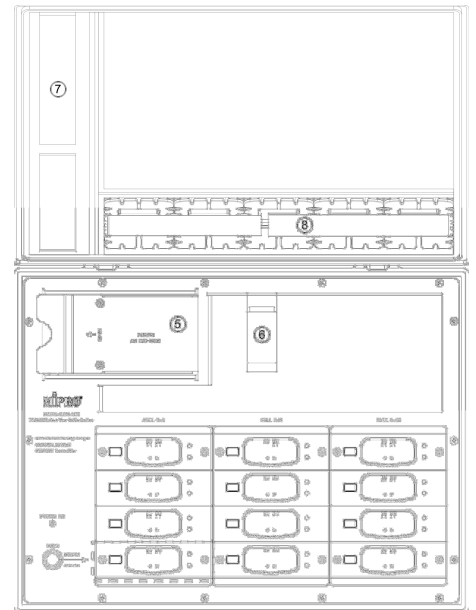

MTG-100C-12 12-Slot Storage and Charger Carry Case

Key Features

- The protective case provides a convenient way to charge, carry and store your entire system.
- Quick-charge in less than 4 hours.
- Each charging slot has separate "red" charging and "green" ready indicator.
- Innovative "Sync" button for automatic frequency synchronization from master to all MTG-100R receivers and MTG-100T transmitters.
- Built-in certified 100~250V AC switching power supply with well-vented design.
- Organizes 10 earphones and 2 headset microphone neatly in one case.

Related

| | |
|-----------------|------------------------------|
| MTG-100R | Digital Portable Receiver |
| MTG-100T | Digital Portable Transmitter |

Technical Specifications

| | |
|------------------------------------|--|
| Charge Systems | 12 (portable receivers and transmitters) |
| Charge Time | <4 hours |
| Max. Power Consumption | 26W |
| Dimensions | 403(W)x133(H)x306(D)mm / 15.9(W)x5.2(H)x12(D)" |
| Weight | <6kg / 13lbs |
| Ethernet Networking Interface | No |
| ACT-BUS static IP set up interface | No |