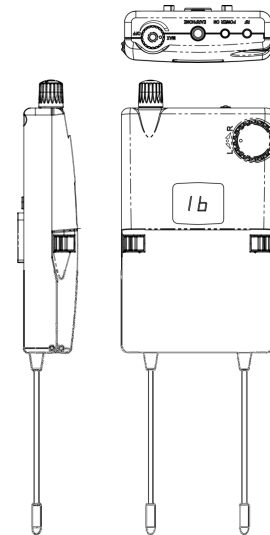

Technical Specifications

Frequency Range	UHF 620~874MHz
Bandwidth	24MHz
Oscillation Mode	PLL synthesized
Channel Grid	25kHz
Frequency Stability	± 0.005% (-10~60 °C)
Modulation Mode	FM stereo modulation
Receiving Mode	Diversity receiving
Receiving Sensitivity	S/N>58dB (mono) @ 2µV input level
Squelch Level	2~100µV
T.H.D.	<0.5% @ 1kHz
Maximum S/N Ratio	94dBA
Frequency Response	80Hz~15kHz
Stereo Separation	45dB @ 1kHz
Output Jack	3.5mmØ stereo earphone jack
Output Power (320)	2× 50mW @ 1kHz (THD 3%)
Earphone Impedance	16Ω
Power Supply	2 AA batteries
Current Consumption	Approx. 130mA (under moderate volume)
Operating Time	8 hours (under moderate volume)
Antenna	Fixed 1/2"× 2
Dimensions	65(W)x105(H)x25.5(D)mm / 2.6(W)x4.1(H)x1.0(D)"
Weight	Approx. 128g / 4.5oz
Operating Environment	-10~+60