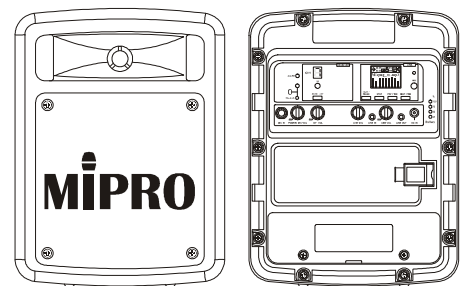

Technical Specifications

Portable PA	
Max. Power Output	60 Watts
Amplifier	Class D
Sensitivity	Typical: 92 dB | Maximum: 102 dB
T.H.D.	< 1%
Frequency Response	50 Hz – 18 kHz
Speaker	1" Tweeter & 5" Woofer
Coverage	H 120° × V 70°
Audio Inputs	Wired: 6.3 mm (1/4") Line-In: 3.5 mm (1/8")
Bluetooth Connectivity	Yes
Audio Output	3.5 mm (1/8")
Alarm Siren	Siren sound with fade-in mode
Installation	Microphone stand, table mounted.
Power Supply	AC: External 100 – 240 V AC switching power supply (Max. Power Consumption: 60 W) DC & Battery: 14.8V / 2.6AH rechargeable lithium battery (MB-10×1)
Charge Time	Up to 4 hours (automatic charging management)
Standby Time	Up to 11 hours
Battery Indicator	4-level indicator (25/50/75/100%)
Color	Black or white option
Dimensions (W×H×D)	210 × 276 × 165 mm / 8.3 × 11 × 6.5 "
Weight	Approx. 2.7 kg / 6 lbs , battery included
Wireless System	
Receiver Channel	Single
Frequency Range	480 – 934 MHz (country dependent)
Bandwidth	24 MHz
Preset Channels	16
Channel Set-up	Scan & ACT sync
Antenna	Built-in
Audio Player	
Built-in USB Port	USB 2.0
USB Play & Record	LCD displays track name, number, time, recording status.