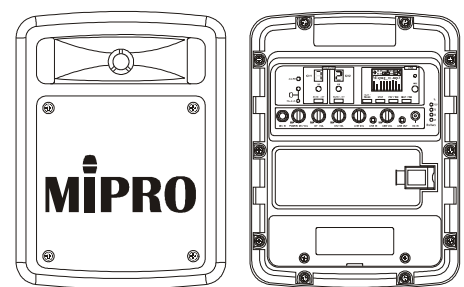

Transmitters & Microphones

ACT-32H	Handheld Transmitter
ACT-32HC	Rechargeable Handheld Transmitter
ACT-32T	Bodypack Transmitter
ACT-32TC	Rechargeable Bodypack Transmitter
MM-107	Sypercardioid Dynamic Microphone

Accessories

MB-10	Lithium Rechargeable Battery. (14.8 V / 2.6 AH)
SC-30	Storage and Carry Bag
MS-30	Tripod Microphone Stand
MA-303AXP	Active Extension Speaker
MS-90	Wall-Mounting Bracket

Technical Specifications

Portable PA	
Max. Power Output	60 Watts
Amplifier	Class D
Sensitivity	Typical: 92 dB Maximum: 102 dB
T.H.D.	< 1%
Frequency Response	50 Hz – 18 kHz
Speaker	1" Tweeter & 5" Woofer
Coverage	H 120° × V 70°
Audio Inputs	Wired: 6.3 mm (1/4") Line-In: 3.5 mm (1/8")
Bluetooth Connectivity	Yes
Audio Output	3.5 mm (1/8")
Alarm Siren	Siren sound with fade-in mode
Installation	Microphone stand, table mounted.
Power Supply	AC: External 100 – 240 V AC switching power supply (Max. Power Consumption: 60 W) DC & Battery: 14.8 V / 2.6 AH rechargeable lithium battery (MB-10 x 1)
Charge Time	Up to 4 hours (automatic charging management)
Standby Time	Up to 9 hours
Battery Indicator	4-level indicator (25/50/75/100%)
Color	Black or white option
Dimensions (W×H×D)	210 × 276 × 165 mm / 8.3 × 11 × 6.5 "
Weight	Approx. 2.8 kg / 6.2 lbs , battery included
Wireless System	
Receiver Channel	Dual
Frequency Range	480 – 934 MHz (country dependent)
Bandwidth	24 MHz
Preset Channels	16
Channel Set-up	Scan & ACT sync
Antenna	Built-in
Audio Player	
Built-in USB Port	USB 2.0
USB Play & Record	LCD displays track name, number, time, recording status.