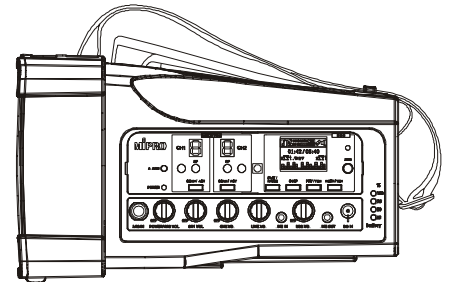

Key Features

- Best-in-class performance.
- Rugged yet lightweight - weighs just 1.9 kg (4.1 pounds)
- Hand-carry, shoulder strapped or mounted on a microphone stand.
- Built-in 2 diversity receivers for reliable, extended reception range.
- Built-in USB music player & recorder with LCD screen.
- Built-in alarm siren provides emergency warnings.
- 3.5mm line input accepts an external MP3, iPod or CD player.
- High efficiency class-D amplifier drives full-range speaker.
- Switching power supply efficiently provides a regulated output voltage.
- AC and lithium rechargeable battery operation.
- Available in black or white color.

Transmitters & Microphones

ACT-30H	Handheld Transmitter
ACT-30T	Bodypack Transmitter
MM-107	Wired Supercardioid Dynamic Microphone

Accessories

MB-10	Lithium Rechargeable Battery. (14.8V, 2.6AH)
SC-10	Storage and Carry Bag
MS-30	Tripod Microphone Stand

Technical Specifications

Portable PA	
Max. Power Output	50W
Amplifier	Class D
T.H.D.	<1%
Frequency Response	50Hz - 18kHz
Loudspeaker	5" full-range high efficiency
Audio Inputs	Wired: 6.3mm (1/4") Line-In: 3.5mm (1/8")
Audio Output	3.5mm (1/8")
Alarm Siren	Siren sound with fade-in mode
Installation	Microphone stand, table mounted, shoulder belt.
Power Supply	AC: External 100-240V AC switching power supply DC & Battery: 14.8V/2.6AH rechargeable lithium battery (MB-10x 1)
Charge Time	Up to 4 hours (automatic charging management)
Standby Time	Up to 10 hours
Battery Indicator	4-level indicator (25/50/75/100%)
Color	Black or white option
Dimensions	135(W)× 140(H)× 240(D)mm 5.3(W)x5.5(H)x9.4(D)"
Weight	Approx. 1.9 kg 4.1 lbs, MB-10 battery included
Wireless System	
Receiver Channel	Dual
Frequency Range	UHF 480-934 MHz (country dependent)
Bandwidth	24 MHz
Preset Channels	16
Compatible Channels	Up to 16 per frequency band
Channel Set-up	Scan & ACT sync
Antenna	Built-in
Audio Player	
Built-in 2.0 USB Port	Yes
Play & Record	Yes
Operation	On-board. USB remote control included.